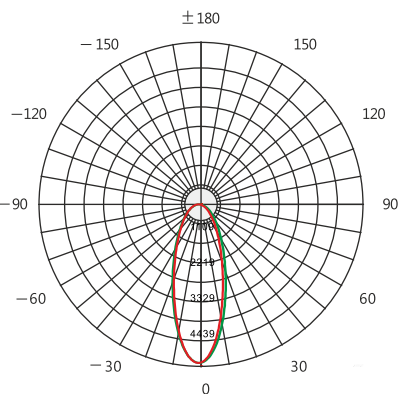

CODE	WATTAGE	LUMEN	SIZE mm
9104712	12W	1500lm	Ø100 X 135 X 133H
9104812	12W	1500lm	Ø100 X 135 X 1000H

**Mounting Accessories**

LED	
PWM / 2.4Gwifi Controller	ECO
55°C	Glowing Wire Test - 850°
-25°C	
IP 40	Adjustable
UGR <19	SDCM 2.0/3.0
COMPLIANCE	LM-79 TM-21 LM-80
COB	CRI >90
SELV	ENERGY STAR
CE	COMPLIANCE
DC 48V	