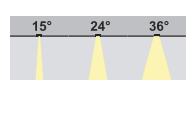

**Description**

- Housing** - Die cast aluminium with option of black & white finish.
- Diffuser** - Tempered clear glass or PMMA polycarbonate optical lens.
- Reflector** - Anodized aluminium reflector
- LED** - reducing energy consumption with L80/B10/F10 50,000 hrs lifetime.
- Standards** - manufactured in accordance with EN 60598-1 and 60598-2-1

CODE	WATTAGE	LUMEN	SIZE mm
9104712	12W	1500lm	Ø100 X 135 X 133H
9104812	12W	1500lm	Ø100 X 135 X 1000H

**Mounting Accessories**

LED	
PWM / 2.4Gwifi Controller	ECO
55°C	Glowing Wire Test - 850°
-25°C	
IP 40	Adjustable
UGR <19	SDCM 2.0/3.0
COMPLIANCE	LM-79 TM-21 LM-80
COB	CRI >90
SELV	ENERGY STAR
CE	COMPLIANCE
DC 48V	